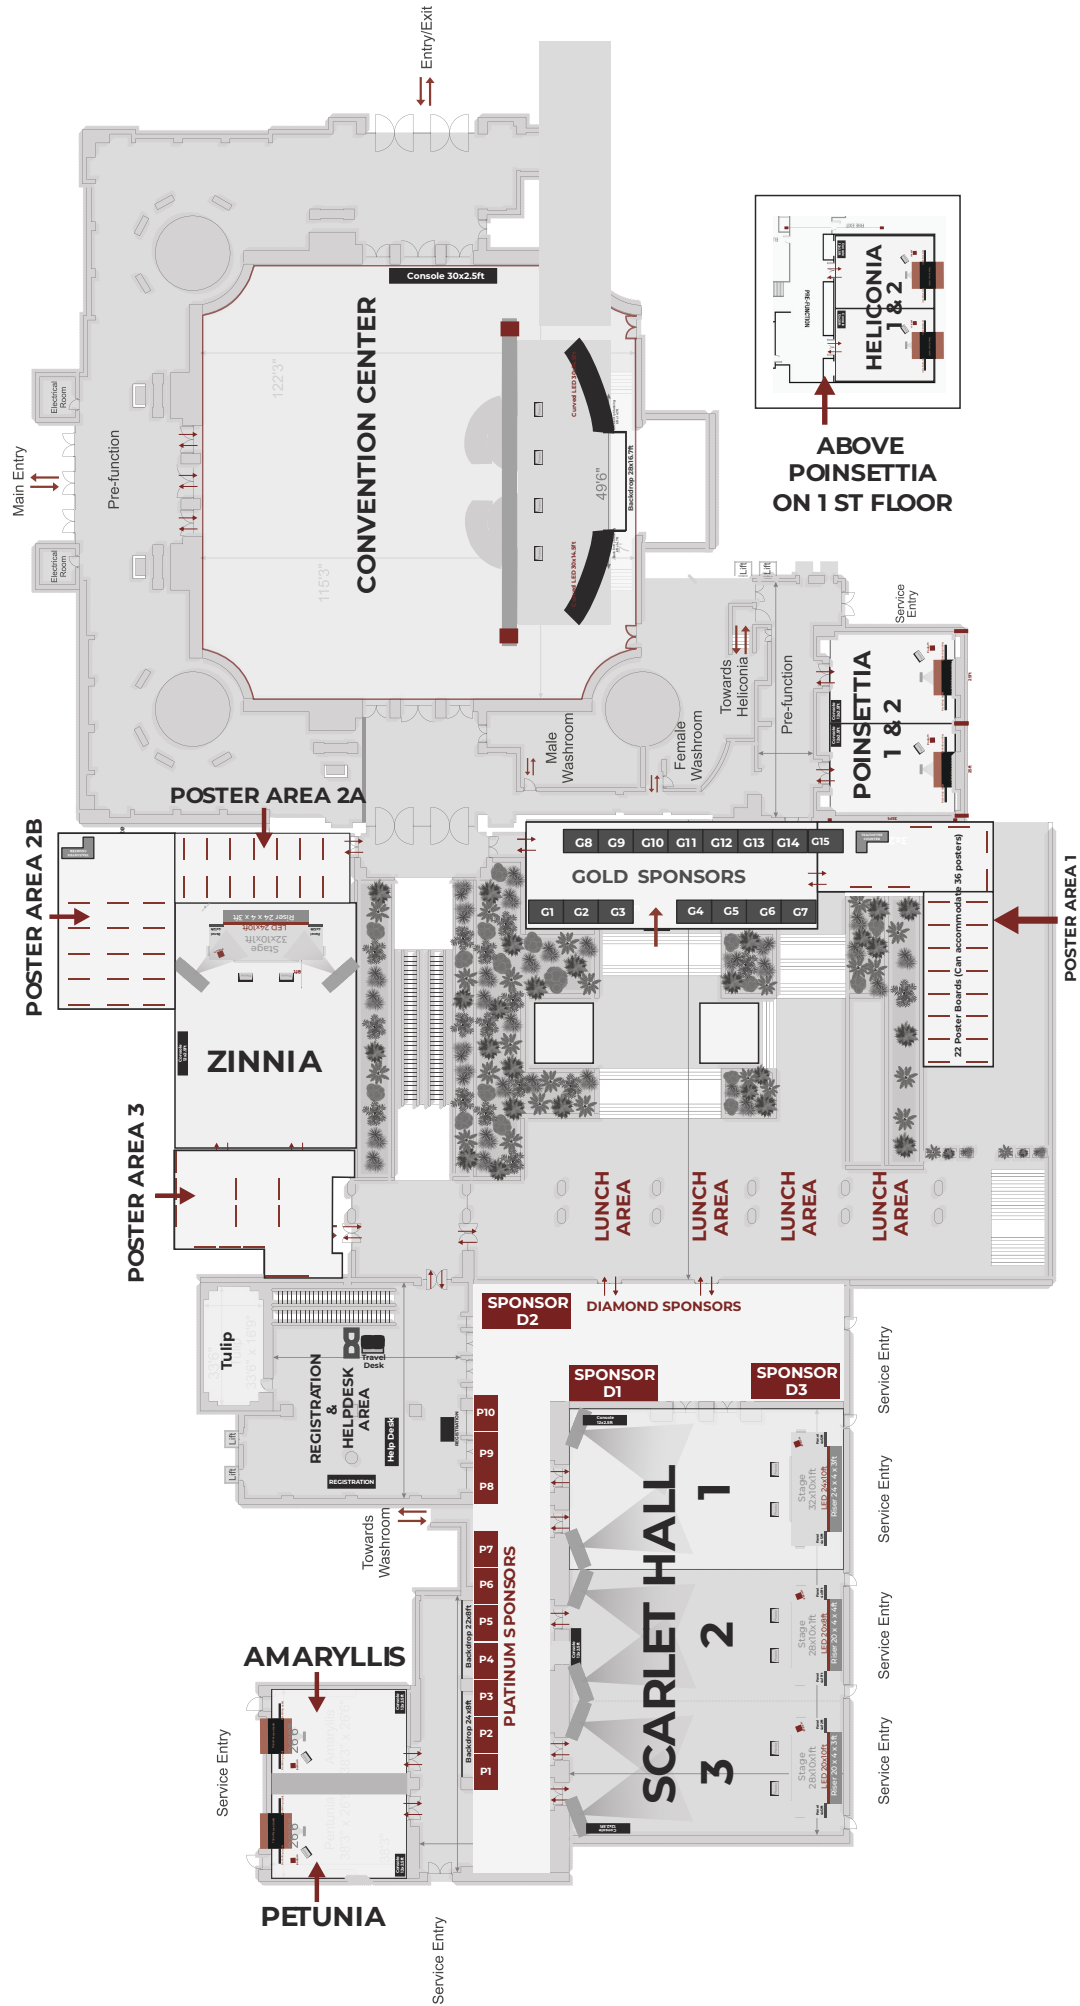

VENUE MAP

**ABOVE
POINSETTIA
ON 1 ST FLOOR**

22 Poster Boards (Can accommodate 36 posters)

Service Entry

Service Entry

Service Entry

Service Entry

Service Entry

Service Entry

CONVENTION CENTER

ZINNIA

GOLD SPONSORS

LUNCH AREA

SCARLET HALL

AMARYLLIS

PETUNIA